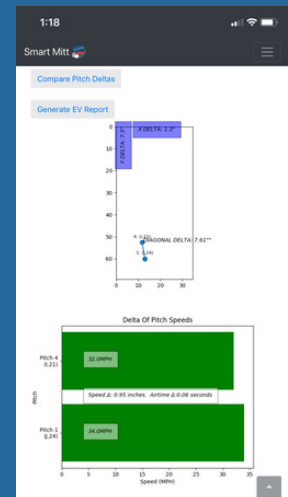

Call us today!

☎ ± (314)-740-4018

View pricing online:

www.smartmitt.com

tom@smartmitt.com