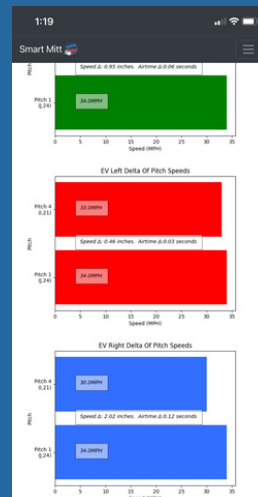

## Balls and Strikes

	All	Balls	Strikes
Speed	50	48	51
Count	6	2	4

35:25.601156 | STUDENT: smart

36 Feet

## UNRIVALED DATA CHARTED FOR EVERY PITCH

Using advanced technology, SmartMitt captures:

- ✓ Accuracy/location
- ✓ Speed
- ✓ Spin
- ✓ Effective velocity

Call us today!

☎ ± (314)-740-4018

View pricing online: