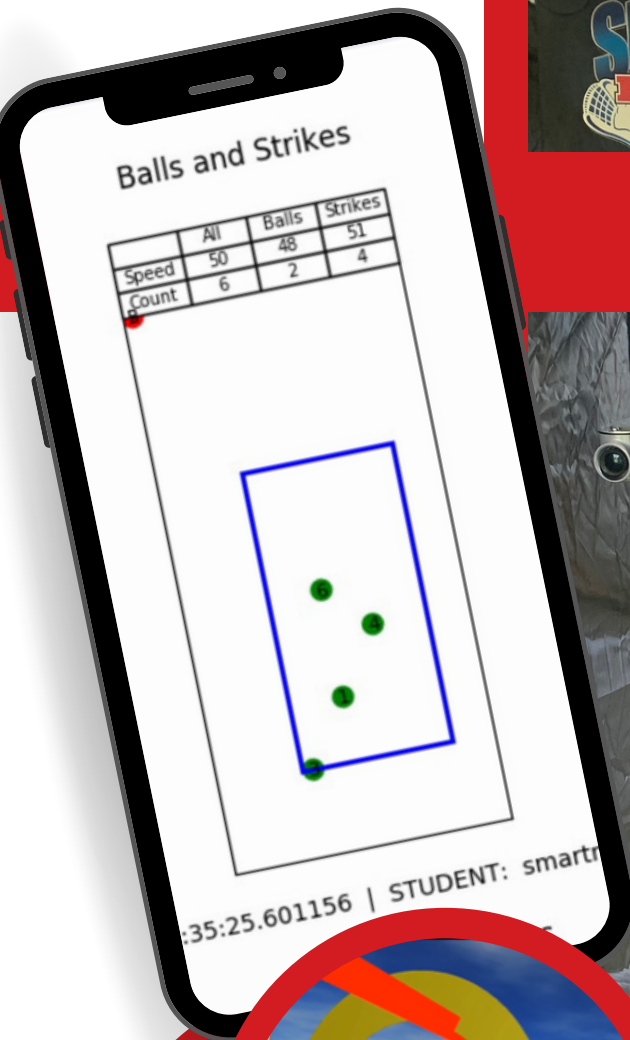

www.SmartMitt.com

360° ANALYTICS

Balls and Strikes

	All	Balls	Strikes
Speed	50	48	51
Count	6	2	4