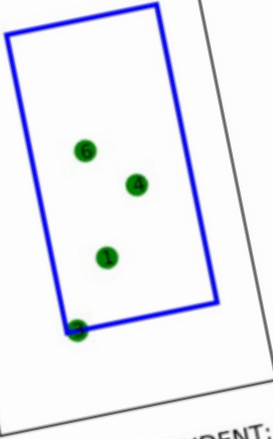

35:25.601156 | STUDENT: smart